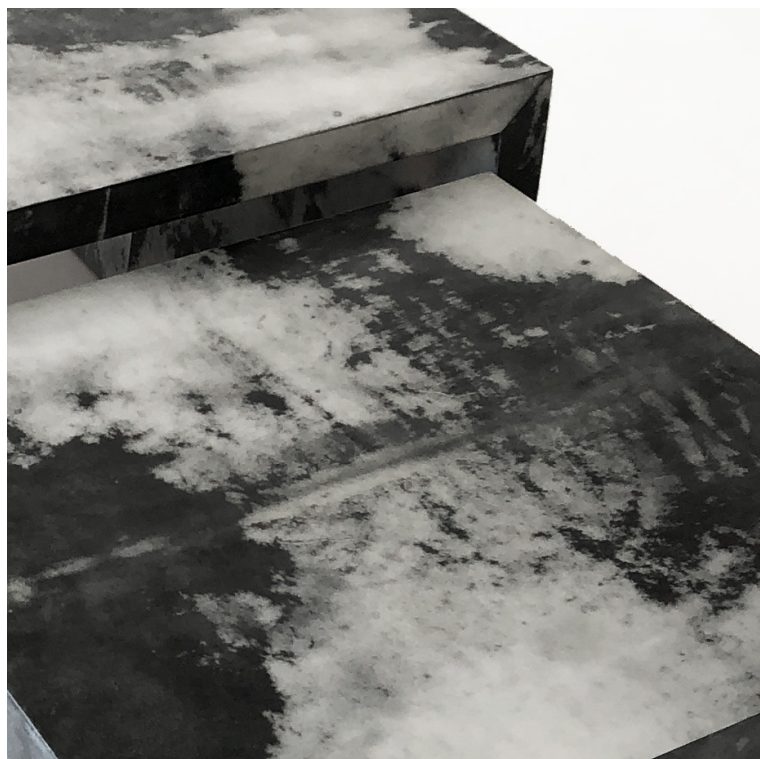

SOLO[®]

by Allan Switzer

SOLO #8V
THE TRICITY NEST OF TABLES

SOLO[®]

by Allan Switzer

THE TRICITY NEST OF TABLES SOLO #8V

LARGE

Width: 24"

Depth: 16"

Height: 18"

MEDIUM

Width: 21.5"

Depth: 16"

Height: 16"

SMALL

Width: 16.75"

Depth: 16"

Height: 14.75"